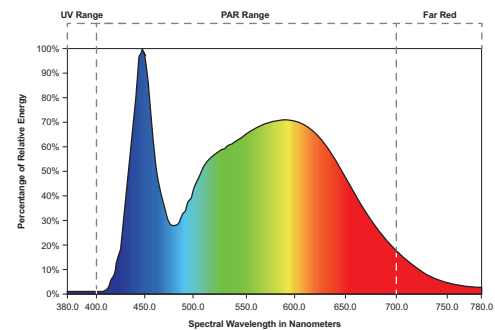

DIMENSIONS

Model	L"	W"	H"
WBV-320L	47.5	24.0	2.9

WEIGHT

Model	Packaged Weight	Installed Weight
WBV-320L	30.0 lbs (13.6kgs)	27.0 lbs (12.2kgs)

ORDERING INFORMATION

Example: WBV-320L

Series/Configuration	Description
WBV-320L	320W 4' Linear LED white full-spectrum LED veg light