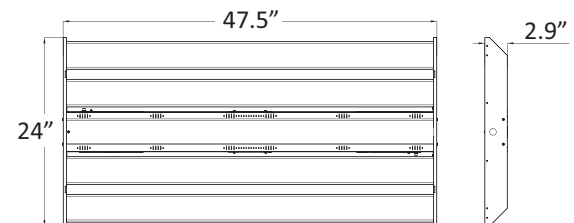

### SPECIFICATIONS

Light Uniformity (avg/min)*:	1.08
Light Uniformity (max/min)*:	1.16
PPFD Avg (400-700nm)*:	255 $\mu\text{mol}/\text{m}^2/\text{s}$
PPFD Max (400-700nm)*:	273 $\mu\text{mol}/\text{m}^2/\text{s}$
PPFD Min (400-700nm)*:	235 $\mu\text{mol}/\text{m}^2/\text{s}$
Lumens:	42,315 lm
Color Temperature (CCT):	5000K
CRI:	$\geq 80$
Mounting Height above Canopy:	24" to 36"
Coverage Area:	Up to 4' x 6'
Typical Power Consumption:	320W
Input Voltage:	120-277VAC
Operating Frequency:	50/60Hz
Operating Temperature:	-40°C to 55°C (-40°F to 131°F) 347VAC and 480VAC available
Dimming:	0-10V
Environment:	cULus Listed for Damp Locations
Power Factor:	$\geq .99$
Lifetime Rating (L70):	79,000 hrs @ 55°C
Certifications:	cULus
Warranty:	5 Years

\*NOTE: All measurements taken at 36" above canopy over a 2'x4' coverage area.

**PERFECT FOR WIDE  
COVERAGE VEG  
APPLICATIONS!**

### DIMENSIONS

Model	L"	W"	H"
WBV-320L	47.5	24.0	2.9