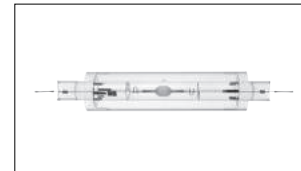

315W DE FULL SPECTRUM CERAMIC METAL HALIDE 4000K