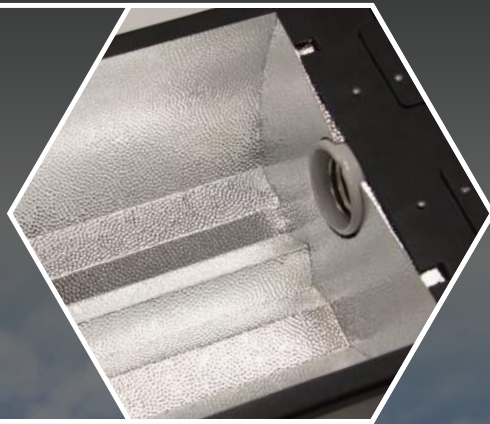

Self-leveling design makes mounting quick and easy

Constructed of heavy-duty 22 gauge steel with a durable powder coat finish

Includes 12" 16AWG ballast connector, 15' cord, and one (1) pair of V-hooks for mounting

## ECONOMY REFLECTORS

DOUBLE OR SINGLE ENDED LAMPS  
315W-1000W HPS

VERSATILE  
CONVENIENT  
ECONOMICAL  
SPEC GRADE

The HDE-E's unique new K12x30S sockets make the re-lamping process much easier and safer.

The HSE's mogul base socket offers an infinite amount of lamp choices to fit any given application.

## SPECIFICALLY DESIGNED FOR GREENHOUSE APPLICATIONS

Our HSE and HDE-E economy fixtures are designed specifically for the versatility and adaptability demanded in commercial grow applications. Our fine hammertone reflectors are built to provide even and intense illumination that penetrates the canopy for superior growth. The small footprint (the smallest on the market) blocks less of the sun in greenhouses, increasing lighting efficiency. Versatility comes right out of the box with the ability to mount the electronic ballast either remotely or on the fixture itself without the need for additional accessories.