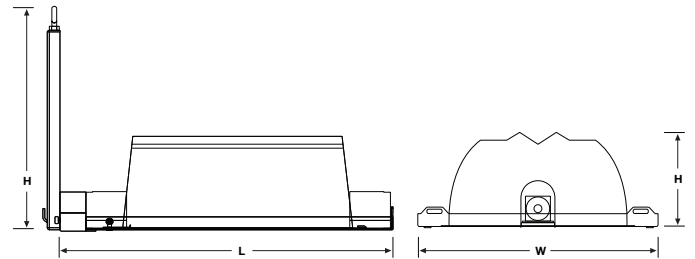

## 315W / 600W-1000W Horticultural Double-Ended (DE) Lamp Economy Reflector

A versatile open-style grow light that combines exceptional double-ended HID lamp performance with an extremely compact, economical design. The HDE-E continues the tradition of versatility with the ability to mount the ballast remotely or right on the reflector; a 15' cord and an integral ballast mounting bracket are included with every unit. Top accessibility to the reflector and the lamp combined with our re-designed socket reduce re-lamping mishaps and make maintenance easy.

### SPECS

- Constructed of heavy-duty 22 gauge steel
- 12" 16AWG ballast connector for integral ballast mount
- 15' 16AWG lamp to ballast extension cord for remote ballast mount
- One (1) pair of V-hooks for mounting included
- 315W / 600-1000W HPS DE standard or high frequency lamps
- ETL Listed for damp locations
- Five Year Warranty

### DIMENSIONS

Model	L"	W"	H"
GLH-HDE-E	17.5"	11.5"	4.5"
Bracket included (add 14.5" to Height)	17.5"	11.5"	19"