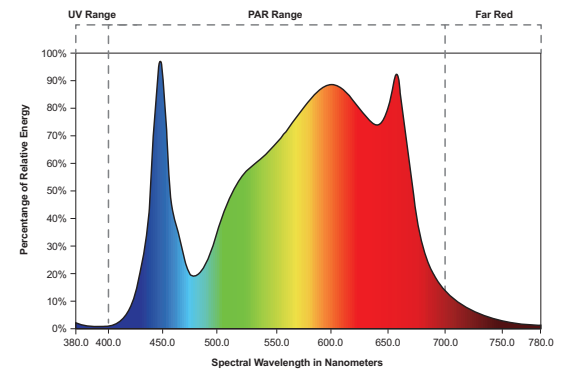

SPECIFICATIONS

Configuration	GLED-FWH-A-VS-FS1
PPF:	1763 $\mu\text{mol/s}$
Efficacy:	2.48 $\mu\text{mol/J}$
Light Source:	Samsung / OSRAM
BTUs:	2160 BTU/hrs
Thermal Management:	Passive
Mounting Height above Canopy:	$\geq 6"$
Coverage Area:	Up to 4' x 4'
Typical Power Consumption:¹	720W $\pm 10\%$
Input Voltage:	100-277VAC, 347-480VAC Optional
Operating Frequency:	50/60Hz
Operating Temperature:	35°C (95°F)
Dimming:²	0-10V
Total Harmonic Distortion:	< 15%
Certifications:³	UL, CE, IP65
Warranty:	5 Years

NOMINAL ELECTRICAL AC INPUT*

AC Voltage	120VAC	208VAC	230VAC	277VAC	347VAC	400VAC	480VAC
AC Current	6.12A	3.64A	3.33A	2.79A	2.23A	1.96A	1.67A
AC Power	720W $\pm 10\%$						
Power Factor	0.98	0.95	0.94	0.93	0.93	0.92	0.9

*At 77°F (25°C) ambient temperature.

Note:

¹ For typical power consumptions please take the GLED-FWH-A-VS-FS1 maximum wattage into consideration when designing facility circuitry (800W). Wattage runs higher at lower input voltages (120VAC) and lower wattages at higher input voltages (277VAC).

² Compatible with 0-10V Dimming Controllers (i.e. Trolmaster HCS-1)

³ Consult Factory for DLC Qualified Product, optional spectrums and 347-480VAC options. UL Model: MB2-720W27-V1

DIMENSIONS

Ordering P/N	L	W	H
GLED-FWH-A-VS-FS1	44.9"	46.5"	2.8"

WEIGHT

Ordering P/N	Packaged Weight	Installed Weight
GLED-FWH-A-VS-FS1	32.5 lbs (14.7 kgs)	26.5 lbs (12 kgs)

ORDERING INFORMATION

Example: GLED-FWH-A-VS-FS1

Series/Configuration	Description
GLED-FWH-A-VS-FS1	720W 8 Bar LED Grow Light, Full-spectrum, 120-277VAC, 0-10V Dimming