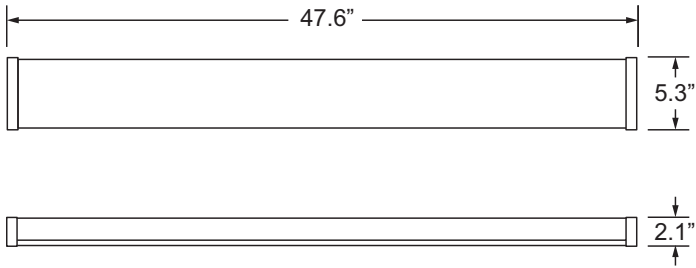

PERFORMANCE TABLE

Model	Wattage	CCT	Lumens	LPW	Power Factor	CRI
EWQ-4-CP (32W, 3500K)	32W	3500K	3,872	121	>90	>80
EWQ-4-CP (32W, 4000K)	32W	4000K	3,904	122	>90	>80
EWQ-4-CP (32W, 5000K)	32W	5000K	3,936	123	>90	>80
EWQ-4-CP (40W, 3500K)	40W	3500K	4,720	118	>90	>80
EWQ-4-CP (40W, 4000K)	40W	4000K	4,760	119	>90	>80
EWQ-4-CP (40W, 5000K)	40W	5000K	4,800	120	>90	>80
EWQ-4-CP (48W, 3500K)	48W	3500K	5,520	115	>90	>80
EWQ-4-CP (48W, 4000K)	48W	4000K	5,568	116	>90	>80
EWQ-4-CP (48W, 5000K)	48W	5000K	5,616	117	>90	>80

DIMENSIONS