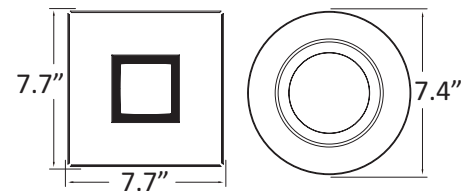

Baffle/Trim Accessory

Ordering Information Example: BRK-LED6A-BW-35K-ECO

SKUs	Description	Accessories¹ (Field Installed)
BRK-LED6A-BW-35K-ECO	6" White Baffle Downlight, 3500K	LED56-TRMPLT-ECO-SQ = White Square Baffle Trim (snap-on)
BRK-LED6A-BW-5K-ECO	6" White Baffle Downlight, 5000K	LED56-TRMPLT-ECO-SPWHT = Silver/White Round Baffle (snap-on)
		LED56-TRMPLT-ECO-BK = Black Round Baffle (snap-on)
		LED56-TRMPLT-ECO-N = Nickel/Silver Round Baffle (snap-on)
		LED56-TRMPLT-ECO-BZ = Bronze/Moca Round Baffle (snap-on)

Notes:

¹ Order as a separate line item. Shipped in a separate box for final installation in the field.