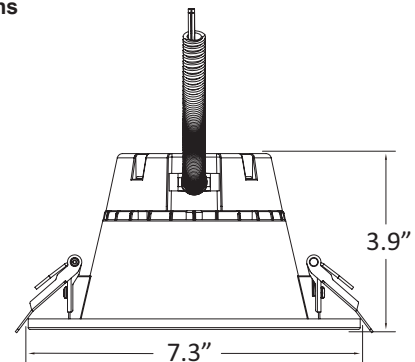

Dimensions